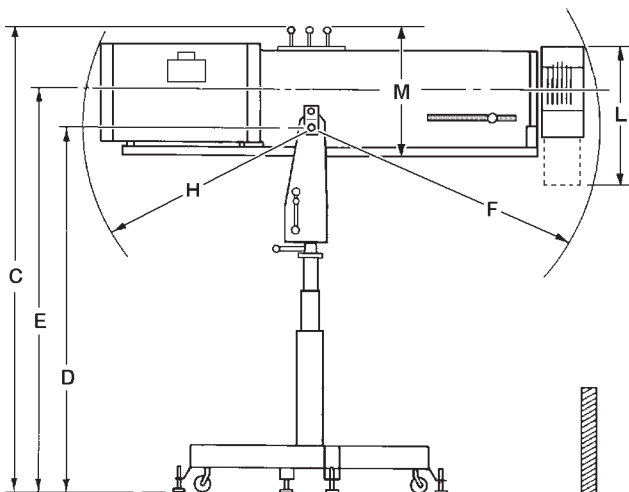

XENON SUPER TROUPER Long Throw – Model #7201156 1600 W. Xenon
Figures based on measurements at 60', 80% field coverage, with new bulb

Throw Distance		Largest (Flood) with Iris open				Small (Spot) with Iris open				Minimum Diameter Iris closed			
		Diameter		Intensity		Diameter		Intensity		Diameter		Intensity	
Feet	Metres	Feet	Metres	FC	Lux	Feet	Metres	FC	Lux	Inches	Metres	FC	Lux
70	23	9.7	3.2	494	5,318	4.5	1.5	2,059	22,159	13.7	0.35	2,059	22,159
100	32.8	13.9	4.6	242	2,606	6.4	2.1	1,009	10,858	19.6	0.5	1,009	10,858
120	39.4	16.6	5.4	168	1,809	7.7	2.5	700	7,540	23.5	0.6	700	7,540
150	49.2	20.8	6.8	108	1,158	9.6	3.1	448	4,826	29.4	0.75	448	4,826
170	55.8	23.6	7.7	84	902	10.9	3.6	349	3,757	33.3	0.85	349	3,757
200	65.6	27.7	9.1	61	651	12.9	4.2	252	2,715	39.1	0.99	252	2,715
220	72.2	30.5	10	50	538	14.1	4.6	208	2,243	43.1	1.09	208	2,243
250	82	34.6	11.4	39	417	16	5.3	161	1,737	48.9	1.24	161	1,737
310	101.6	43	14.1	25	271	19.9	6.5	105	1,130	60.7	1.54	105	1,130

Maximum height at rear with maximum downward tilt ..... 82"
Maximum height at front with maximum upward tilt ..... 80"

Maximum downward tilt ..... 45°
Maximum upward tilt ..... 25°
Horizontal sweep ..... 360°

Net weight:
Spotlight Head & Base ..... 279 lb.
Boomerang ..... 15 lb.
Power Supply ..... 42 lb.
Gross weight (crated) ..... 700 lb.
Domestic pack shipping crate ..... 88" x 25½" x 41½"

* Measurements shown with spotlight at lowest height. Adjustable upward in two increments of (4) inches.

Strong Entertainment Lighting
4350 McKinley Street • Omaha NE 68112 USA
Tel 402/453-4444 • Fax 402/453-7238
www.strong-lighting.com