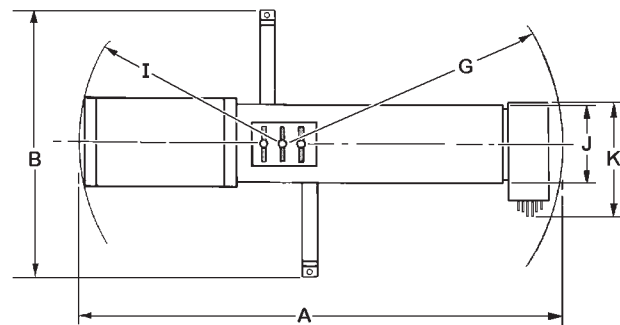

XENON SUPER TROUPER Long Throw – Model #7201156 1600 W. Xenon
Figures based on measurements at 60', 80% field coverage, with new bulb

Throw Distance		Largest (Flood) with Iris open				Small (Spot) with Iris open				Minimum Diameter Iris closed			
		Diameter		Intensity		Diameter		Intensity		Diameter		Intensity	
Feet	Metres	Feet	Metres	FC	Lux	Feet	Metres	FC	Lux	Inches	Metres	FC	Lux
70	23	9.7	3.2	494	5,318	4.5	1.5	2,059	22,159	13.7	0.35	2,059	22,159
100	32.8	13.9	4.6	242	2,606	6.4	2.1	1,009	10,858	19.6	0.5	1,009	10,858
120	39.4	16.6	5.4	168	1,809	7.7	2.5	700	7,540	23.5	0.6	700	7,540
150	49.2	20.8	6.8	108	1,158	9.6	3.1	448	4,826	29.4	0.75	448	4,826
170	55.8	23.6	7.7	84	902	10.9	3.6	349	3,757	33.3	0.85	349	3,757
200	65.6	27.7	9.1	61	651	12.9	4.2	252	2,715	39.1	0.99	252	2,715
220	72.2	30.5	10	50	538	14.1	4.6	208	2,243	43.1	1.09	208	2,243
250	82	34.6	11.4	39	417	16	5.3	161	1,737	48.9	1.24	161	1,737
310	101.6	43	14.1	25	271	19.9	6.5	105	1,130	60.7	1.54	105	1,130

Maximum height at rear with maximum downward tilt ..... 82"
Maximum height at front with maximum upward tilt ..... 80"

Maximum downward tilt ..... 45°
Maximum upward tilt ..... 25°
Horizontal sweep ..... 360°

Net weight:
Spotlight Head & Base ..... 279 lb.
Boomerang ..... 15 lb.
Power Supply ..... 42 lb.
Gross weight (crated) ..... 700 lb.
Domestic pack shipping crate ..... 88" x 25½" x 41½"

* Measurements shown with spotlight at lowest height. Adjustable upward in two increments of (4) inches.

Strong Entertainment Lighting
4350 McKinley Street • Omaha NE 68112 USA
Tel 402/453-4444 • Fax 402/453-7238
www.strong-lighting.com