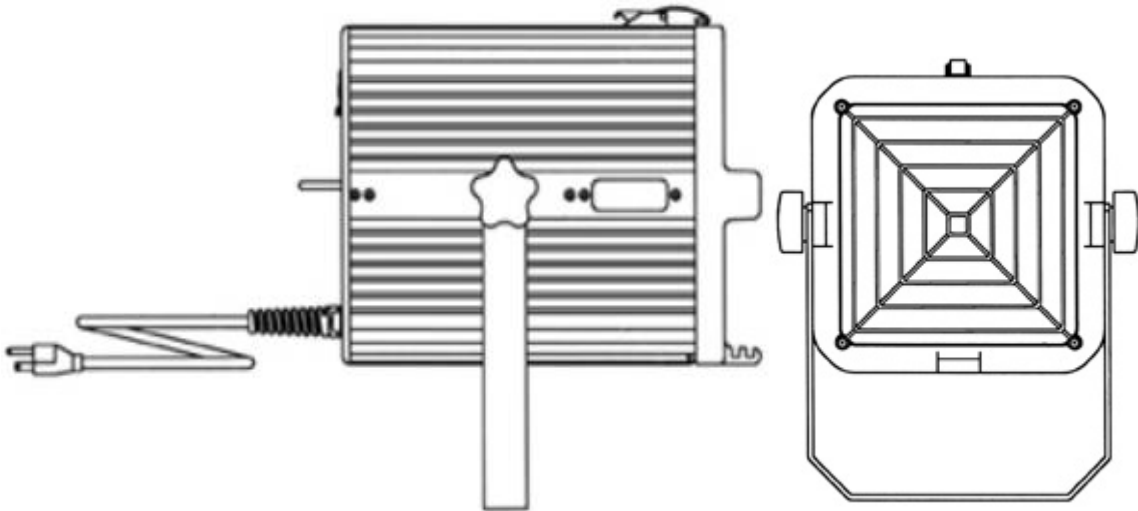

This fixture provides twice the edge-of-field intensity and 46% greater UV intensity per Watt than other UV floods*.

DMX controllability allows full integration of UV effects into show planning and design.

Requires Nocturn Model 388-0600 UV-A Lamp, *included*

*Lamp requires initial warm-up of approx. 180 seconds.

MODEL N600FL6

TECHNICAL SPECIFICATIONS

DIMENSIONS	10.75H x 13.31W x 14.5 D	
WEIGHT	Approx. 25 lbs	
INPUT POWER	100-277 VAC	
FREQUENCY	50/60 Hz	
CURRENT	5A @ 120 VAC 2.6A @ 230 VAC	
BEAM	10'	288.00 $\mu\text{w}/\text{cm}^2$
	50'	11.58 $\mu\text{w}/\text{cm}^2$
	100'	2.88 $\mu\text{w}/\text{cm}^2$
	150'	1.28 $\mu\text{w}/\text{cm}^2$
	170'	1.0 $\mu\text{w}/\text{cm}^2$