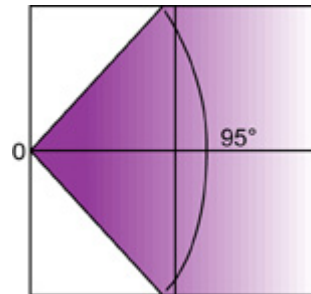

Requires Nocturn Model 388-0600 UV-A Lamp, *included*

*Lamp requires initial warm-up of approx. 180 seconds.

MODEL N600FL6

TECHNICAL SPECIFICATIONS

DIMENSIONS	10.75H x 13.31W x 14.5 D	
WEIGHT	Approx. 25 lbs	
INPUT POWER	100-277 VAC	
FREQUENCY	50/60 Hz	
CURRENT	5A @ 120 VAC 2.6A @ 230 VAC	
BEAM	10'	288.00 $\mu\text{w}/\text{cm}^2$
	50'	11.58 $\mu\text{w}/\text{cm}^2$
	100'	2.88 $\mu\text{w}/\text{cm}^2$
	150'	1.28 $\mu\text{w}/\text{cm}^2$
	170'	1.0 $\mu\text{w}/\text{cm}^2$

PHOTOMETRICS

**All information is based on non-empirical measurements. Photometric Subject to change

Edge of field is 10% of peak intensity.
Peak intensity is measured at +/-0 A.O.I.
Throw is distance at which intensity reaches 1 $\mu\text{w}/\text{cm}^2$ +/-0 A.O.I. Useful intensity levels vary with ambient light and other environmental conditions.